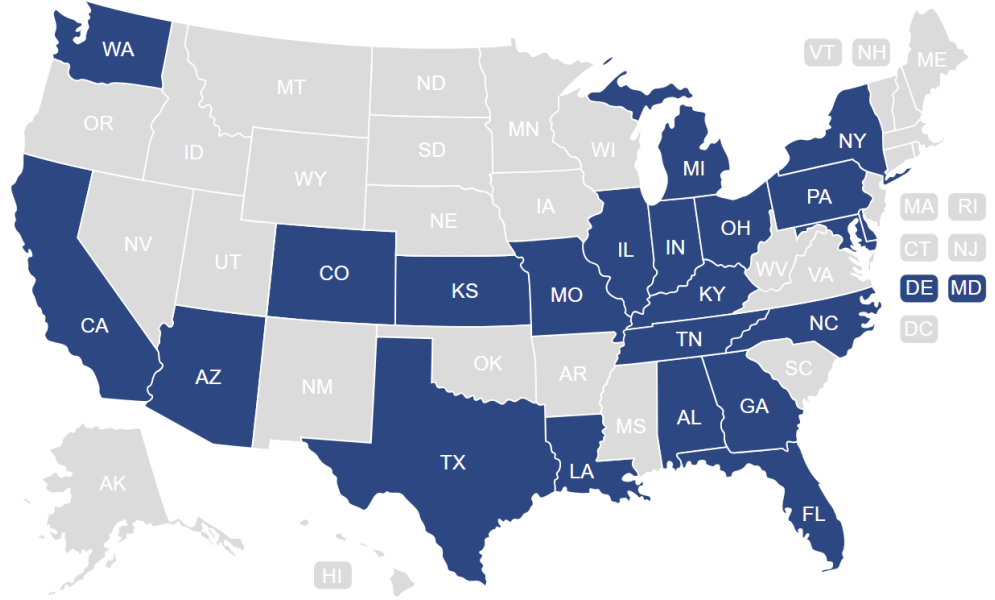

ALLEGION™

ASSA ABLOY

LifeSafety Power®

WINDY CITY WIRE®
CABLE & TECHNOLOGY PRODUCTS, LLC

EAGL
GUNSHOT DETECTION & LOCKDOWN SYSTEM

WHERE, HOW & WHO WE SERVE

TRUSTED IN

ivelah is currently trusted in 23 states and Canada, however we are always expanding to meet the growing needs of our clients.

-  Alabama
-  Colorado
-  Georgia
-  Kansas
-  Maryland
-  New Mexico
-  Ohio
-  Texas
-  Arizona
-  Delaware
-  Illinois
-  Kentucky
-  Michigan
-  New York
-  Pennsylvania
-  Washington
-  California
-  Florida
-  Indiana
-  Louisiana
-  Missouri
-  North Carolina
-  Tennessee